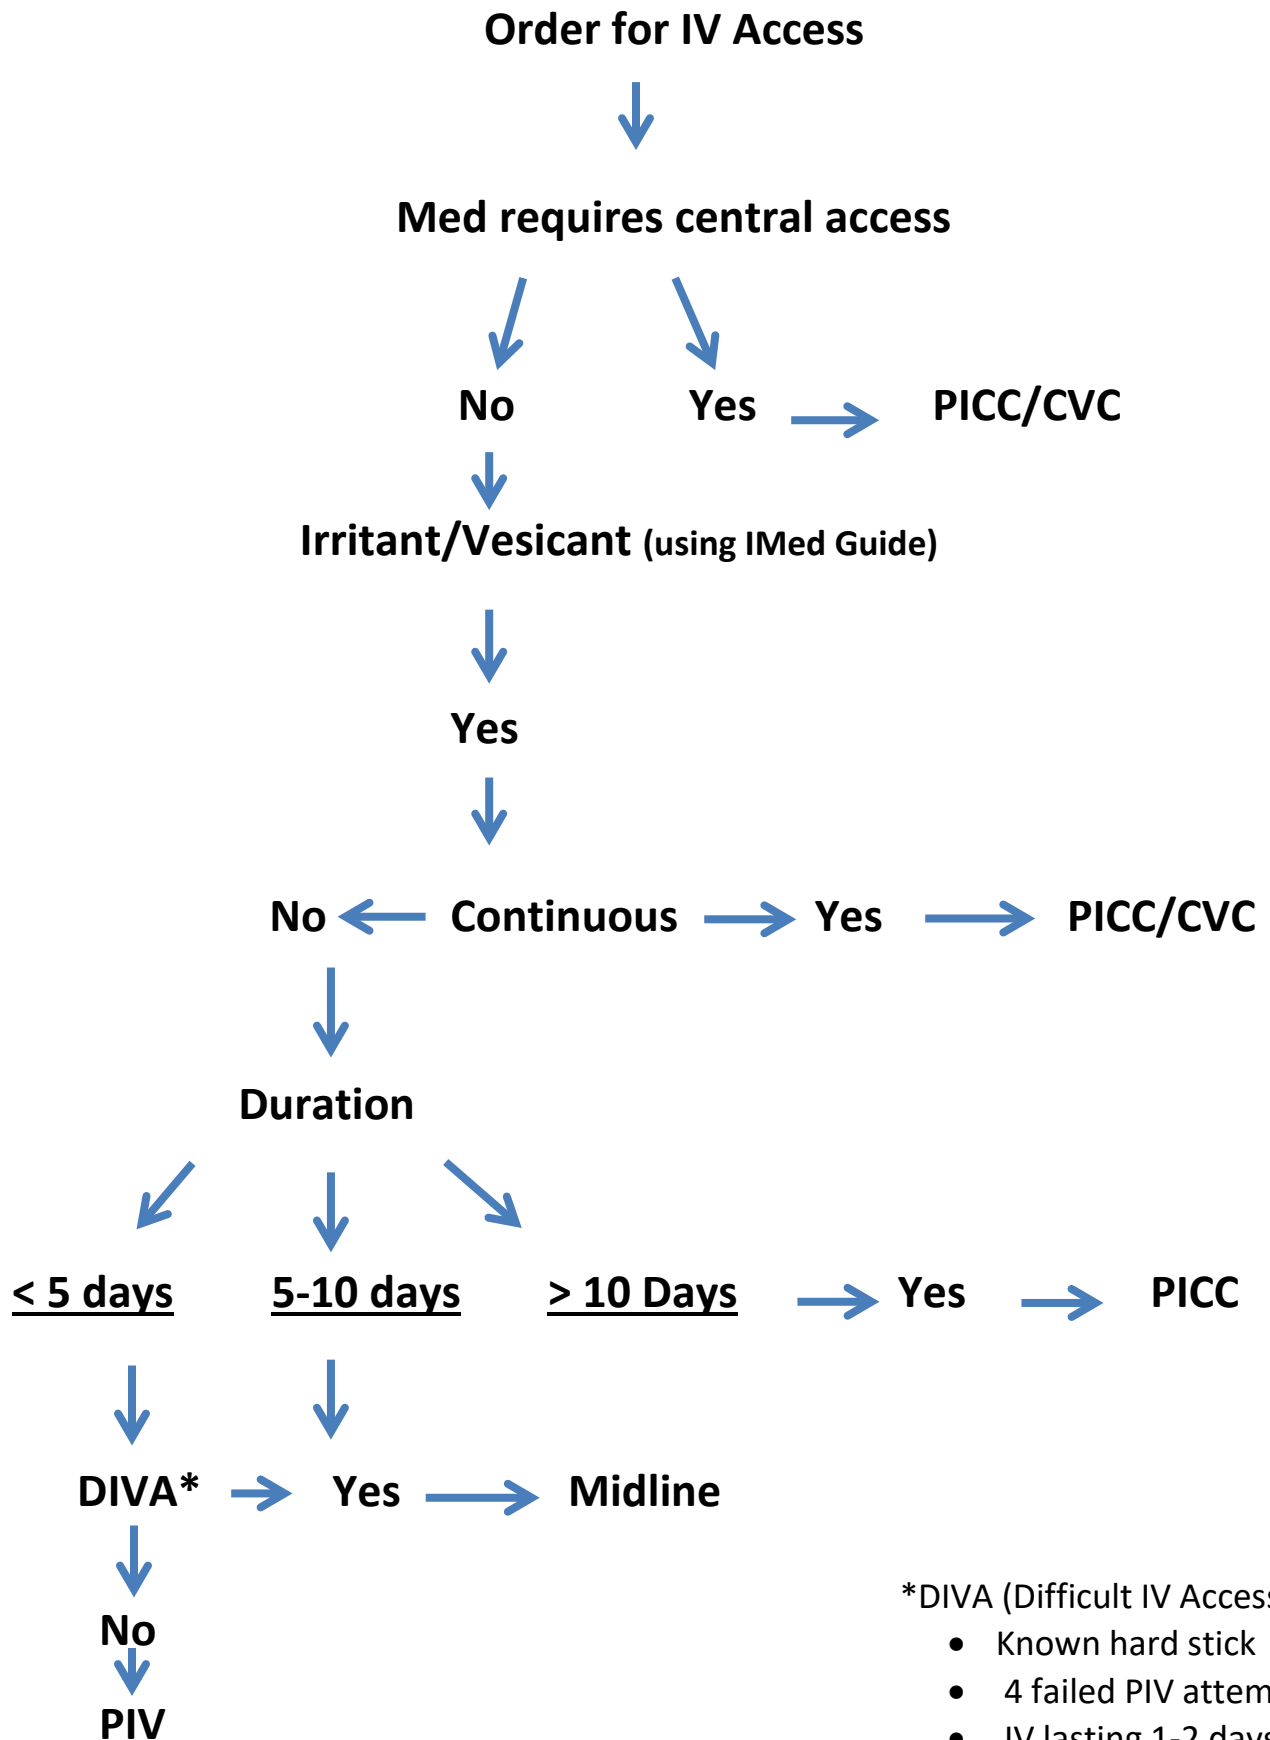

Intermountain Algorithm for IV Access

*DIVA (Difficult IV Access):

- Known hard stick
- 4 failed PIV attempts
- IV lasting 1-2 days